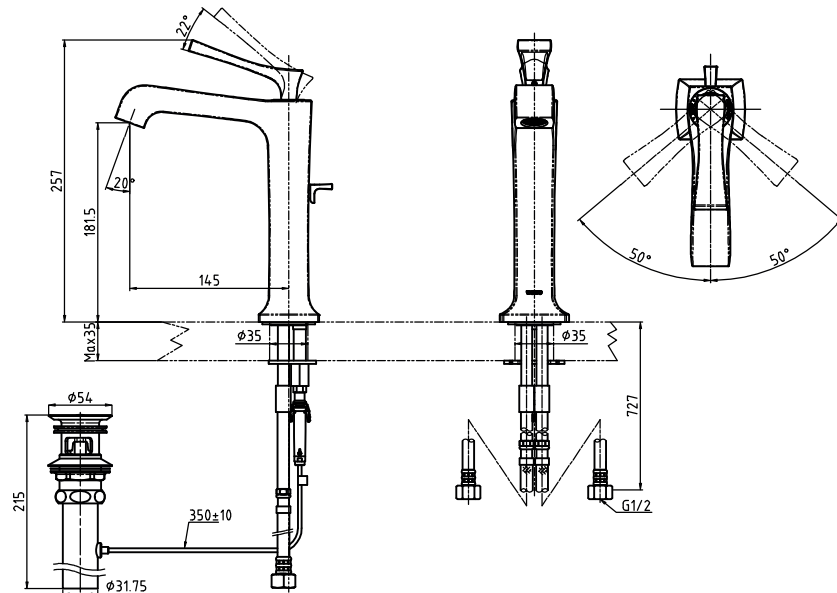

Classic Series
Lavatory Faucet

DL367-1
DL367-1#PG

Features

- Classic styling
- TOTO aerated water technology, ECOCAP adds air to the water to achieve full water jet with less amount of water usage
- One push pop up waste

Specifications

Finish : - Chrome
- Gold (#PG)

Water Pressure : 0.05MPa~0.75MPa

Material : Brass

DL367-1
DL367-1#PG

Parts Description

- **DL367-1/DL367-1#PG**
Single Lever Extended Lavatory Faucet
w/ Pop-up Waste

Please consult a TOTO representative for details

Flow Rate